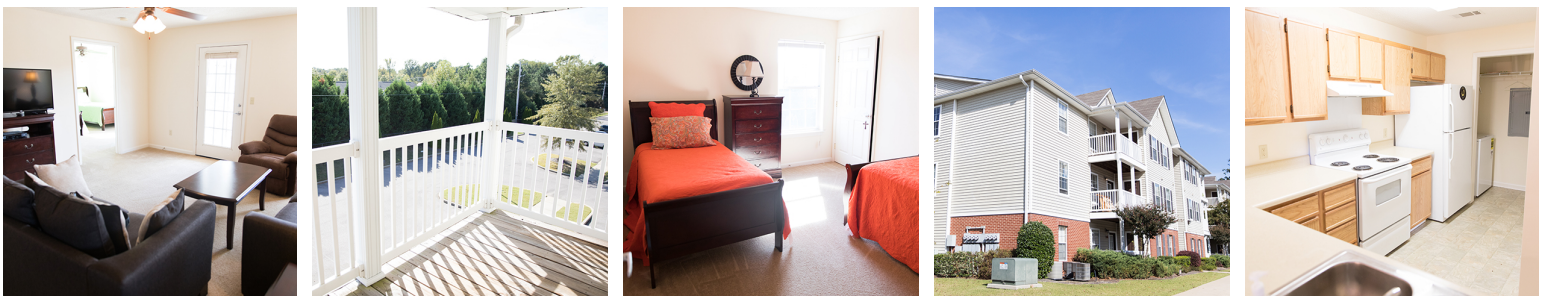

## COMPENSATION

---

- Summer internships (12 weeks): \$4,000
- Year-long internships (11 months): \$4,000/summer | \$250 a week/school year
- Free housing in a furnished apartment within a quarter mile of the church
- Transportation/relocation stipend (up to \$900/summer | \$1,800/year)